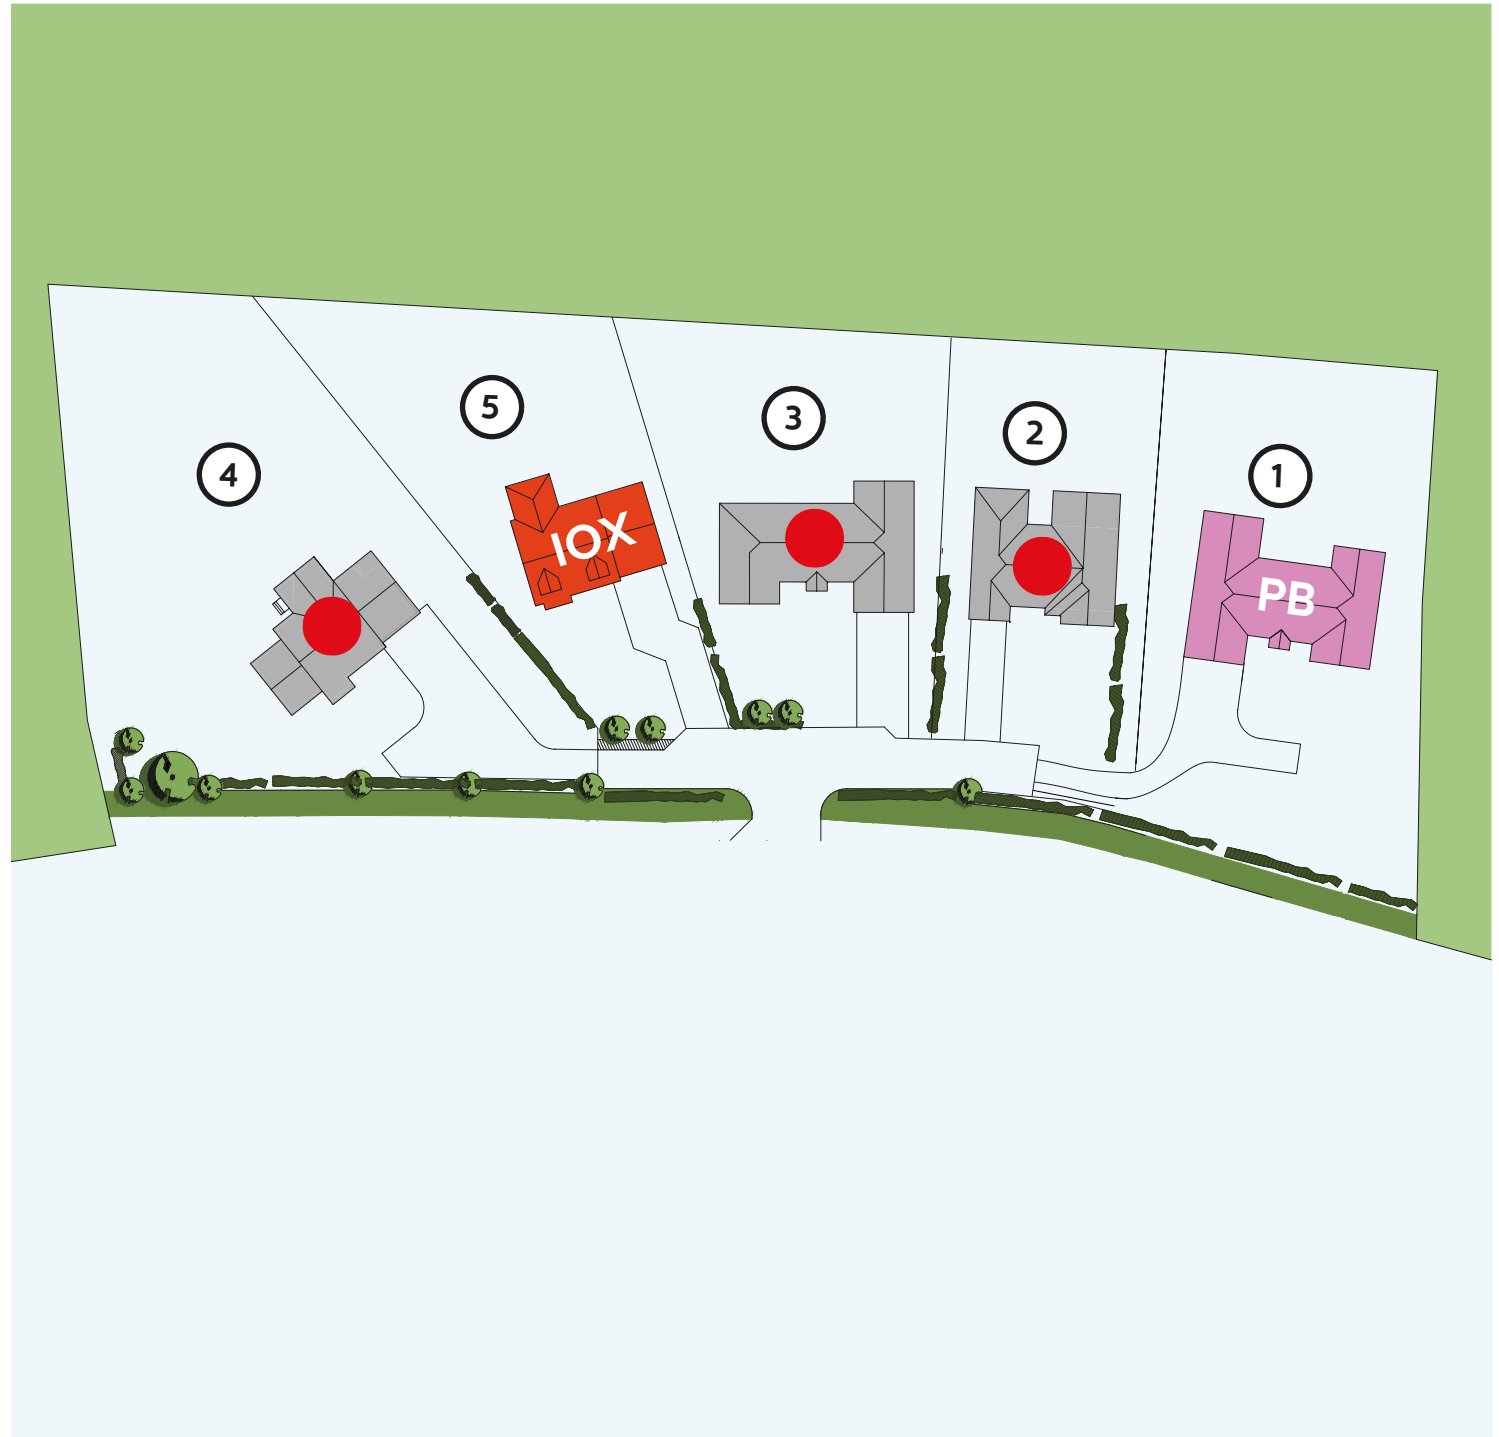

BEREFOLD

ELLON

Site Map

	Sold
	Iona Extended 5
	Pitblae 1

Sales Office: 01346 512853
1 Fair Isle Drive
Fraserburgh
Aberdeenshire
AB43 7FY
sales@colarenhomes.co.uk
colarenhomes.co.uk
f @colarenhomes

The artist's impression and floor plans in this document are not drawn to scale. They are intended for illustration purposes only and may change for example in response to market demand, ground conditions, Local Authority etc. Consequently, they do not form part of any contract. Room layouts are provisional and may be subject to alteration. The external colour finishes and landscaping, as detailed within this impression, are guidelines only and can vary on each development or plot. For clarification, please ask for details.